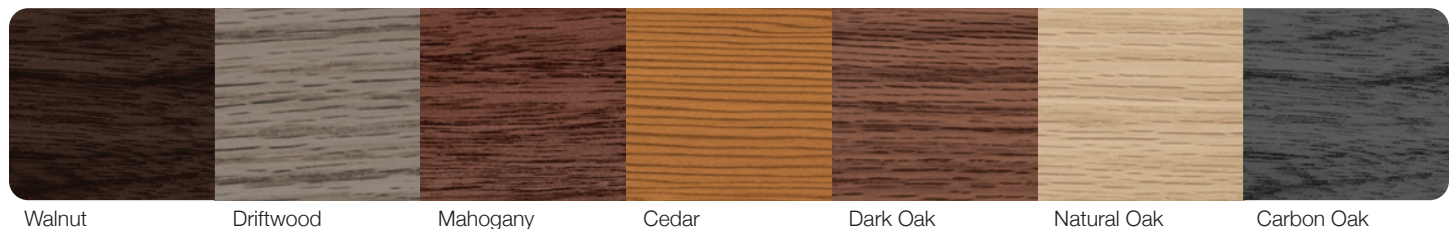

Pictured above: Shown in accents woodtones natural oak.

Picture left: Shown in white.

Planks shown in optional accents woodtones cedar and stacked stylelite windows with frosted glass.

SECTIONS
Limited Lifetime

SPRINGS
3 Years

HARDWARE
6 Years

Planks Model Comparison Chart

BETTER				BEST		
Panel Style / Model Number ³						
Planks	2327	2347	2357	2328	2348	2358
Section Construction	2in. Thick - 2-Sided Steel			2in. Thick - 2-Sided Steel		
Section Material	27 ² Ga. Steel			27 ² Ga. Steel		
Insulation Type	Polystyrene			Polyurethane		
						
Thermal Rating						
Personalizing Options						
Colors¹	White, Almond, Sandstone, Brown, Bronze, Gray, Black, and Graphite are available on all Models.					
Desert Tan				•	•	•
Powder Coating¹	188 colors available on all Models.					
Accents Woodtones¹	All Accents Woodtones ¹ are available on all Models.					
Windows³ / Inserts	Short	Long / StyleLite	Oversized ⁴	Short	Long / StyleLite	Oversized ⁴
Inserts	Short	Long	Oversized ⁴	Short	Long	Oversized ⁴
Glass	Plain ⁵ , Obscure, Tinted ⁵ , Rain Glass, Frosted ⁵ and Seeded are available on all Models.					
Designer Glass	All Designer Glass are available on all Models.					
Warranty	Limited Lifetime Warranty is available on all Models.					

Personalizing Options For all options see page 15.

COLORS¹

ACCENTS WOODTONES¹

POWDER COATING¹

 Our in-house powder coating provides multiple color options while providing a maintenance free, durable finish.