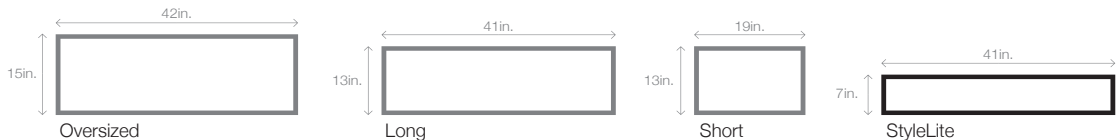

WINDOW TYPES