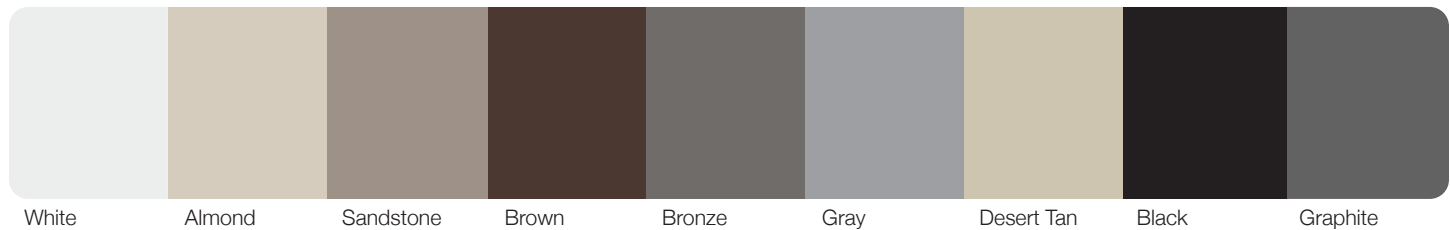

Planks Model Comparison Chart

BETTER				BEST		
Panel Style / Model Number³						
Planks	2327	2347	2357	2328	2348	2358
Section Construction	2in. Thick - 2-Sided Steel			2in. Thick - 2-Sided Steel		
Section Material	27² Ga. Steel			27² Ga. Steel		
Insulation Type	Polystyrene			Polyurethane		
Thermal Rating						
Personalizing Options						
Colors¹	White, Almond, Sandstone, Brown, Bronze, Gray, Black, and Graphite are available on all Models.					
Desert Tan				•	•	•
Powder Coating¹	188 colors available on all Models.					
Accents Woodtones¹	All Accents Woodtones¹ are available on all Models.					
Windows³ / Inserts	Short	Long / StyleLite	Oversized⁴	Short	Long / StyleLite	Oversized⁴
Inserts	Short	Long	Oversized⁴	Short	Long	Oversized⁴
Glass	Plain⁵, Obscure, Tinted⁵, Rain Glass, Frosted⁵ and Seeded are available on all Models.					
Designer Glass	All Designer Glass are available on all Models.					
Warranty	Limited Lifetime Warranty is available on all Models.					

¹ Refer to your local C.H.I. Dealer for exact color and woodtones match. ² Lower steel gauge [ga.] number indicates stronger steel. ³ Model number indicates construction, window and panel style. ⁴ Long [41in. x 13in.] windows will be substituted in doors with windows in 18in. sections. ⁵ Available in StyleLite windows.

Personalizing Options For all options see page 15.

COLORS¹