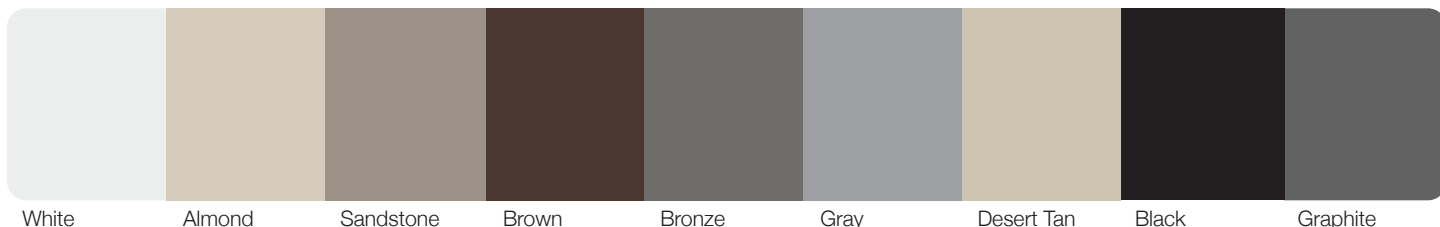

Personalizing Options

Colors¹ White, Almond, Sandstone, and Brown are available on all Models.

Bronze	•	•			•	•			•	•	•	•	•	•
Gray	•	•			•	•			•	•	•	•	•	•
Desert Tan	•	•			•	•			•	•	•	•	•	•
Black	•	•			•	•			•	•	•	•	•	•
Graphite									•	•	•	•	•	•

Powder Coating¹ 188 colors available on all Models.

Painted Woodtones¹

Accents Woodtones¹

Windows / Inserts Short Long Short Long Short Long Short Long Short Long / StyleLite Oversized⁴ Short Long / StyleLite Oversized⁴

Glass Plain⁵, Obscure, Tinted⁵, Rain Glass, and Frosted⁵ are available on all Models. Seeded Seeded

Designer Glass

Warranty Limited Lifetime Warranty is available on all Models.

¹ Refer to your local C.H.I. Dealer for exact color and woodtones match. ² Lower steel gauge [ga.] number indicates stronger steel. ³ Model number indicates construction, window, and panel style. ⁴ Long [41" x 13"] windows will be substituted in doors with windows in 18" sections. ⁵ Available in StyleLite windows.

Personalizing Options For all options see page 15.

COLORS¹

PAINTED WOODTONES¹

ACCENTS WOODTONES¹

POWDER COATING¹

 Our in-house powder coating provides multiple color options while providing a maintenance free, durable finish.