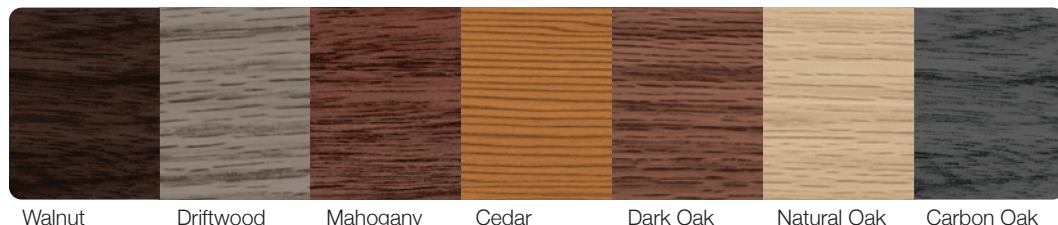

SKYLINE FLUSH

Skyline Flush shown in optional accents woodtones mahogany, stacked windows, and frosted glass.

Skyline Flush shown in sandstone.

Section Detail

Design free, textured surface available in solid colors and Accents Woodtones highlight the style and placement of multiple window size and glass options.

Personalizing Options

Colors¹ White, Almond, Sandstone, and Brown are available on all Models.

Bronze	•	•			•	•			•	•	•	•	•	•
Gray	•	•			•	•			•	•	•	•	•	•
Desert Tan	•	•			•	•			•	•	•	•	•	•
Black	•	•			•	•			•	•	•	•	•	•
Graphite									•	•	•	•	•	•

Powder Coating¹ 188 colors available on all Models.

Painted Woodtones¹

Accents Woodtones¹

Windows / Inserts Short Long Short Long Short Long Short Long Short Long / StyleLite Oversized⁴ Short Long / StyleLite Oversized⁴

Personalizing Options For all options see page 15.

COLORS¹

PAINTED WOODTONES¹

ACCENTS WOODTONES¹

POWDER COATING¹

 Our in-house powder coating provides multiple color options while providing a maintenance free, durable finish.