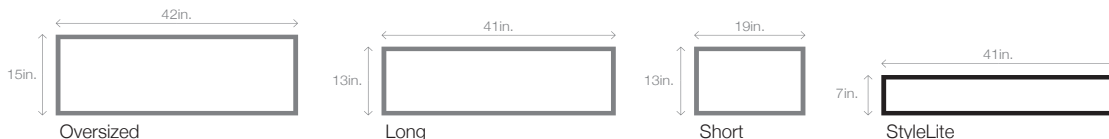

WINDOW TYPES