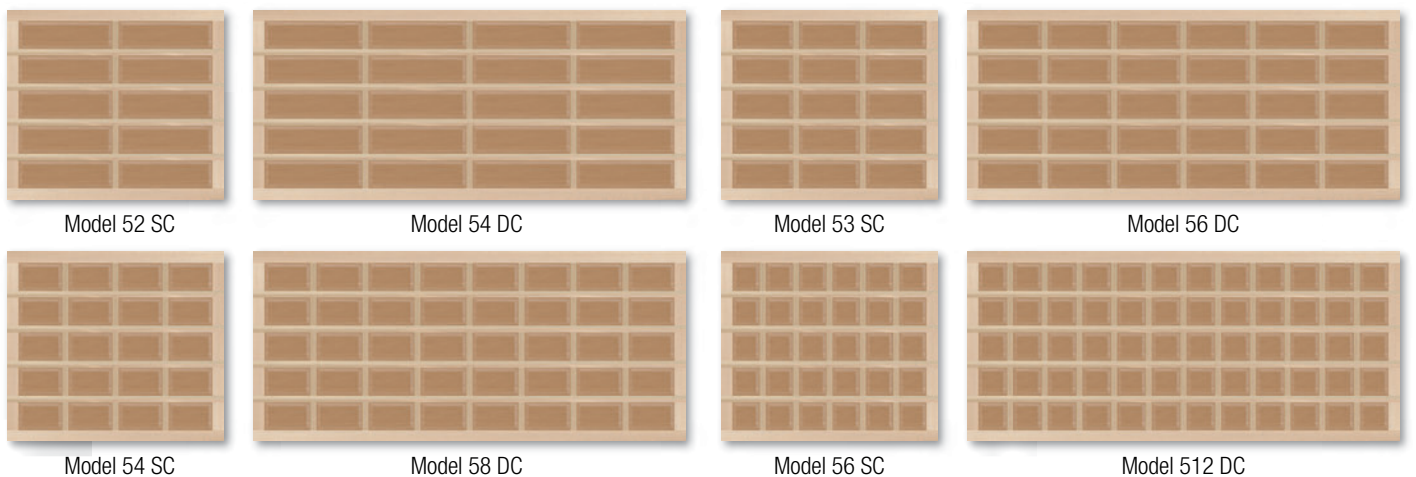

Standard Raised Panel Door Configurations